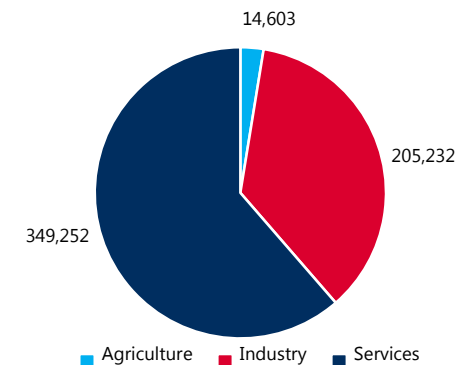

EMPLOYMENT BY OCCUPATION IN 2015

Source: Czech Statistical Office, 2016

EDUCATION 2015/2016

South Moravia Region	Schools	Students	Graduates
Training centre	50	10,007	2,788
Secondary specialized school	77	21,322	4,155
Higher professional school	10	2,896	758
University	12	70,051	17,792

Source: Ministry of Education, Youth and Sport, 2016

LANGUAGE SKILLS IN THE POPULATION (in %)

South Moravia Region	Language skill – all levels
English	53.9
German	47.5
Russian	39.6

Note: All levels – fluent, active, passive

Source: STEM, June 2014