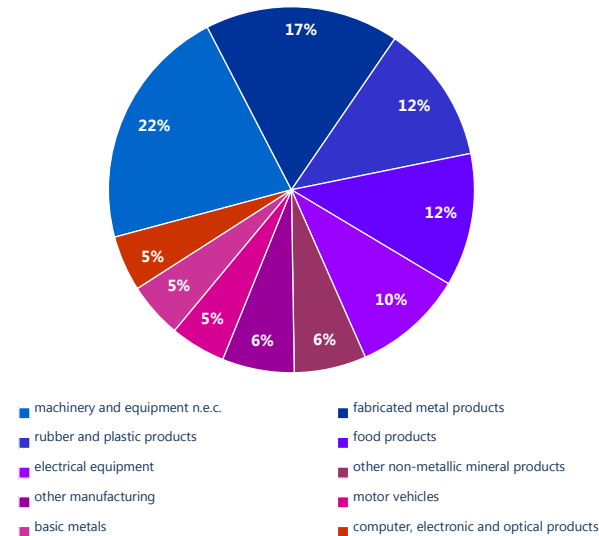

GROSS MONTHLY WAGES (MEDIAN) FOR SELECTED POSITIONS 2015 (EUR)

Position	Region	Czech Republic
Manufacturing managers in manufacturing	1,779	1,929
Mechanical engineers	1,490	1,570
Electrical engineers	NA	1,559
Accountants	1,236	1,361
Economists	NA	1,511
Electrical engineering technicians	1,175	1,228
Mechanical engineering technicians	1,038	1,111
Secretaries	704	766
Toolmakers and related workers	842	845
Mechanical machinery assemblers	781	849
Electrical and electronic equipment assemblers	794	712
Manufacturing labourers	606	631

Source: Ministry of Labour and Social Affairs, 2016

TRAVEL DISTANCES

From	To Prague Airport	To Brno Airport
Brno	227 km	10 km
Hodonin	292 km	74 km
Blansko	253 km	39 km
Znojmo	224 km	72 km

Source: Google Route Planner, 2016

TOP 10 INDUSTRIES BY CZ-NACE IN 2014

Number of enterprises* in manufacturing: 244**

*with 100+ employees

**a lot of companies have its headquarters located in Prague, yet having production facility in other region

Source: Czech Statistical Office, 2016